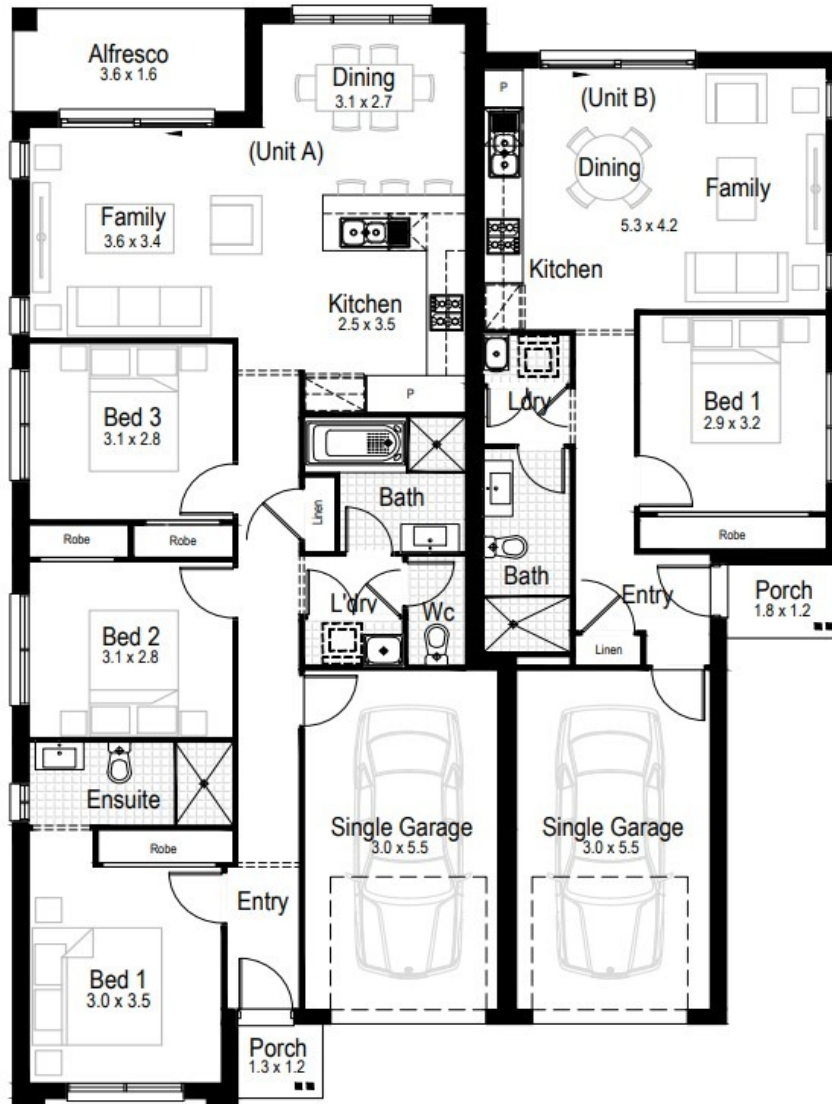

SS SS: Standard Inclusions Package

House facade as nominated
Full lined kitchen cabinetry with overhead cupboards
Stainless steel 600mm cooktop, oven and pull-out rangehood
Your choice of tiled splashback to underside of kitchen cabinets
Provisions for dishwasher
Modern vanity unit with basin
Chrome tapware set to basin, shower and bath
Chrome bathroom accessories including toilet roll holder, towel rail and soap holder
Your choice of tiling to bathrooms and laundry from builders nominated range
Stainless steel 42L laundry tub with white metal cabinet
Taubmans Endure paint system to ceiling and walls
Sliding door to alfresco/family room
Fully finished alfresco
Matching keyed locks to all windows
Colorbond roller garage door in your choice of colour